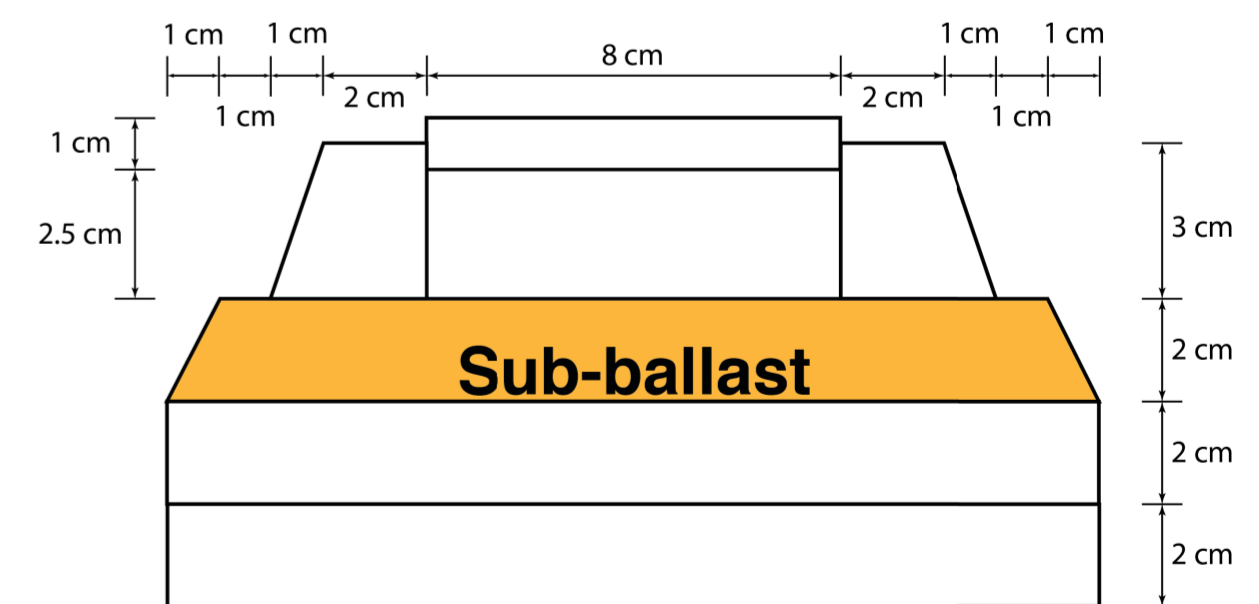

# Sub Ballast

Paper craft

Mr. Teeraphob Ueacharoensab  
5813023 ME4

Mr. Pongsapak Lawapiledchaikul  
5813034 ME4

Mr. Kotchanut Jaroenjit  
5813206 ME4

Dimension of Railway track